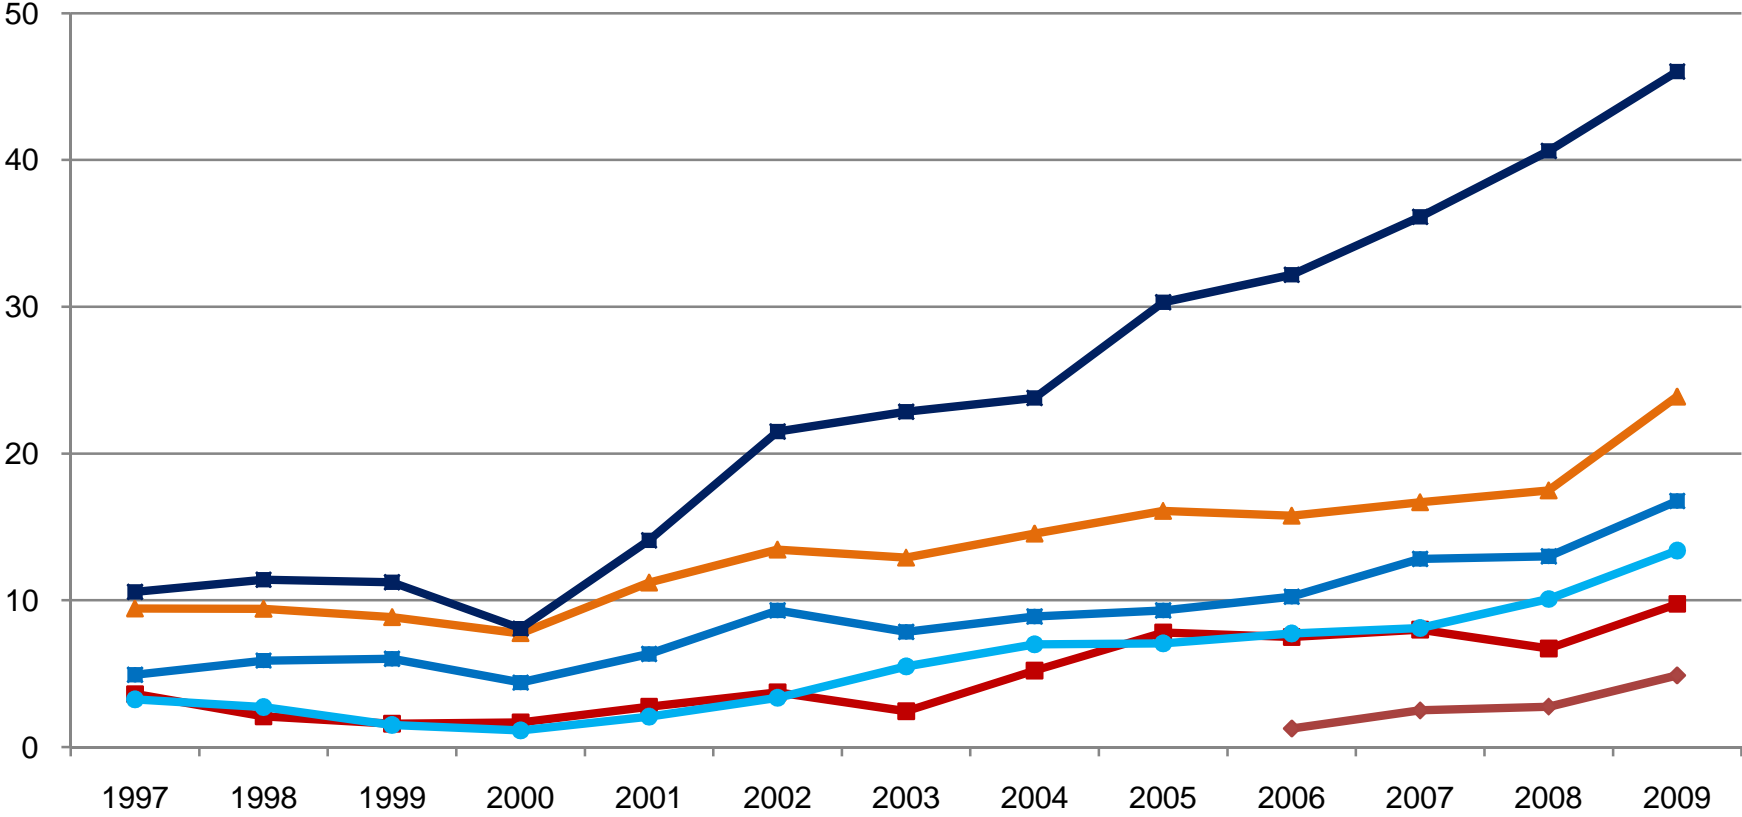

Eden Prairie School District Elementary Schools Percentage of Students Free/Reduced Price Lunch Eligible, 1995 - 2009

- CEDAR RIDGE ELEMENTARY
- EAGLE HEIGHTS SPANISH IMMERSION
- ▲ EDEN LAKE ELEMENTARY
- FOREST HILLS ELEMENTARY
- OAK POINT INTERMEDIATE ELEMENTARY
- PRAIRIE VIEW ELEMENTARY