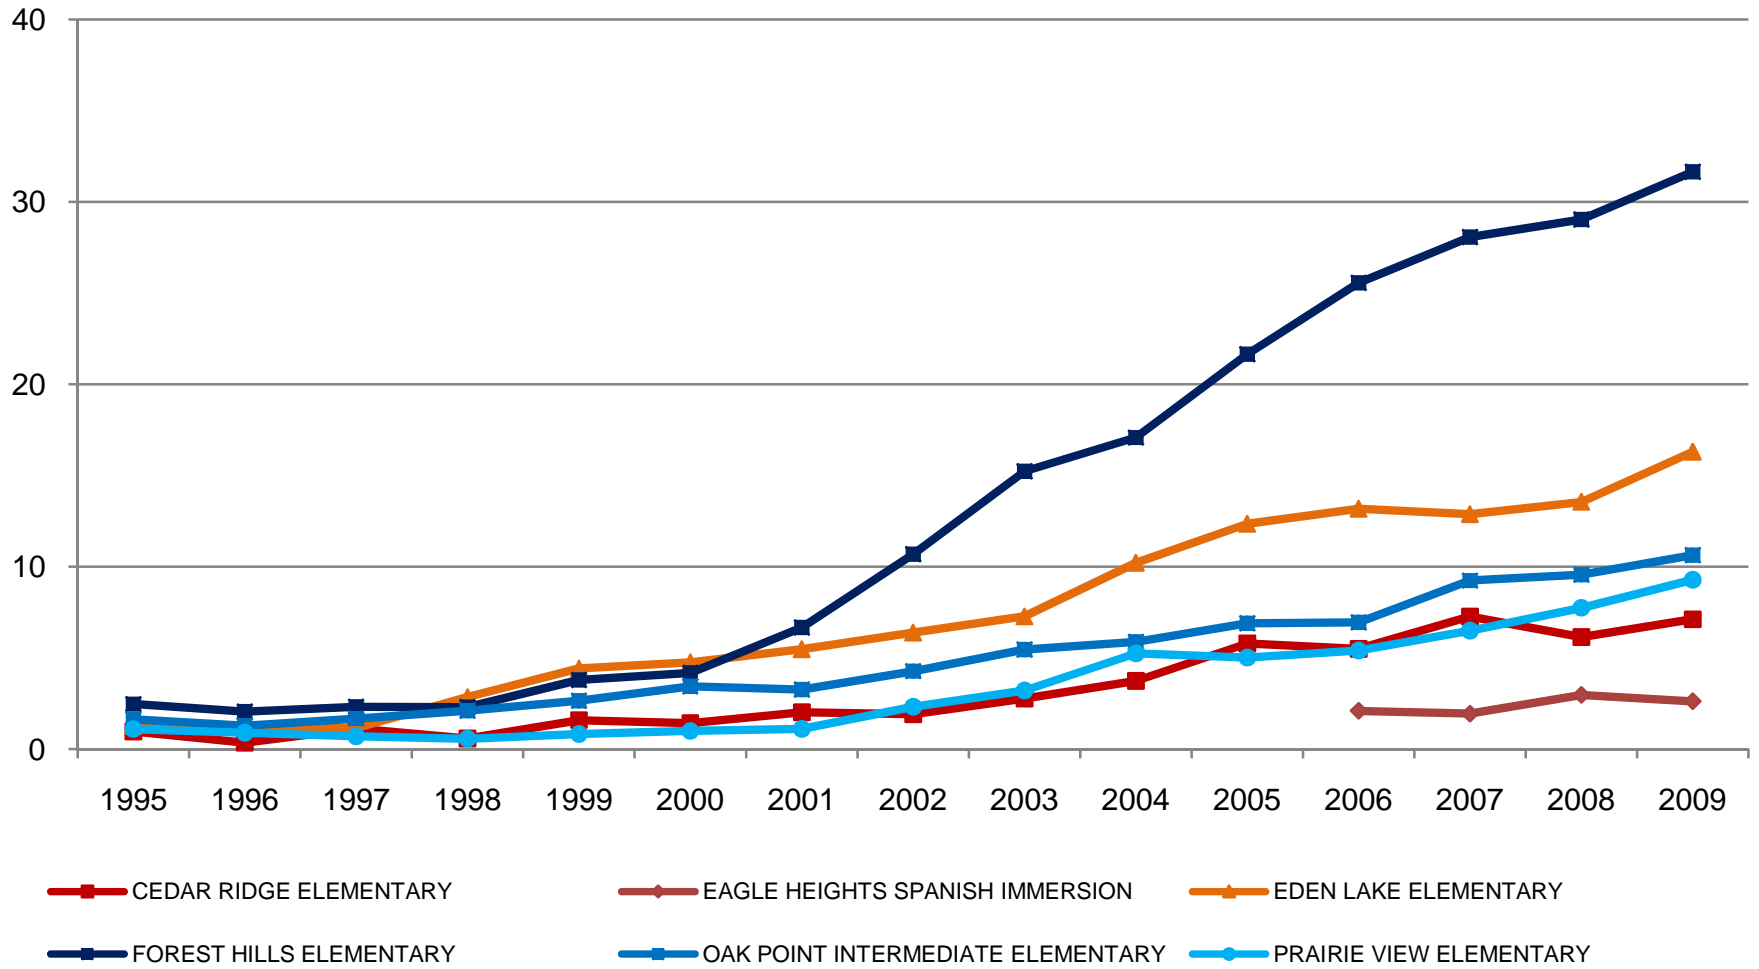

Eden Prairie School District Elementary Schools Percentage of Students Black, 1995 - 2009