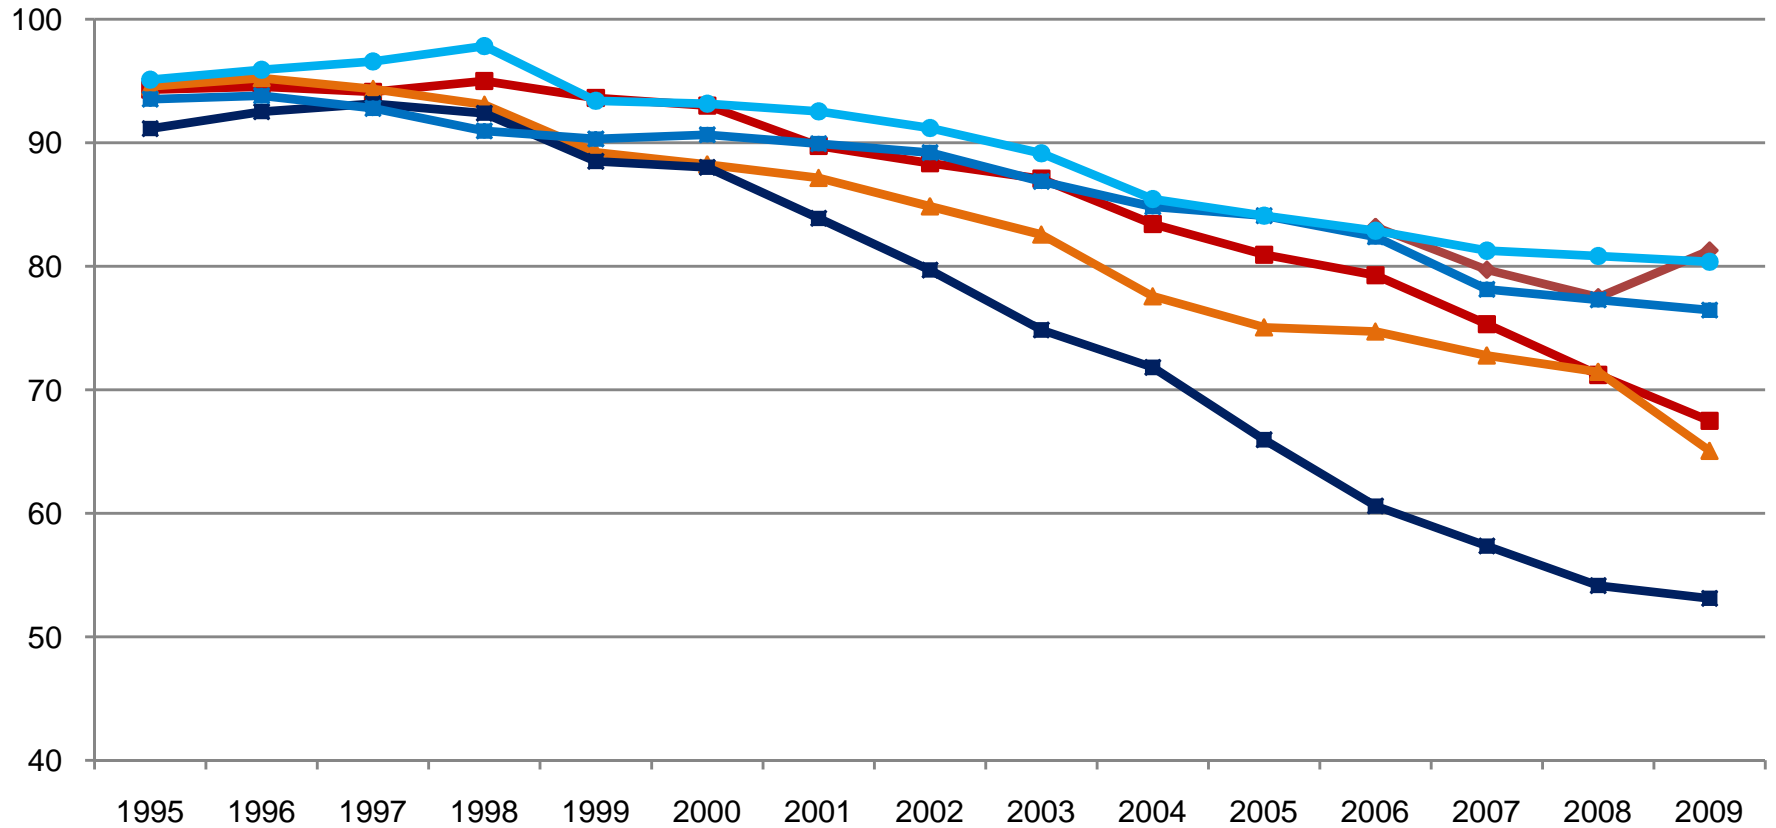

Eden Prairie School District Elementary Schools Percentage of Students White, 1995 - 2009

- CEDAR RIDGE ELEMENTARY
- EDEN LAKE ELEMENTARY
- OAK POINT INTERMEDIATE ELEMENTARY
- EAGLE HEIGHTS SPANISH IMMERSION
- FOREST HILLS ELEMENTARY
- PRAIRIE VIEW ELEMENTARY