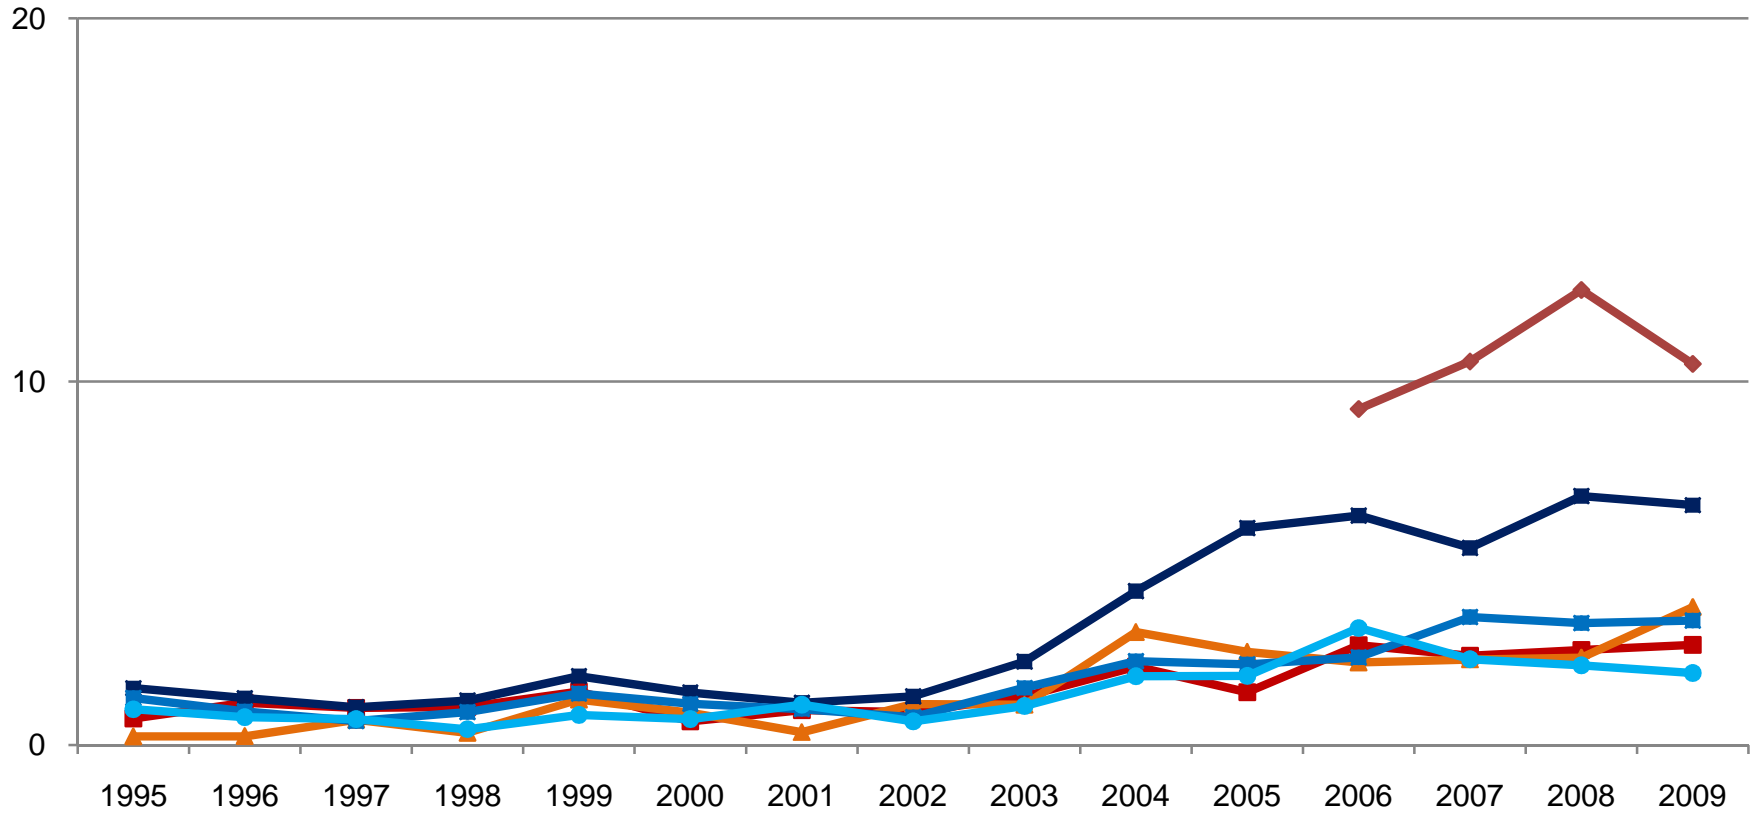

Eden Prairie School District Elementary Schools Percentage of Students Hispanic, 1995 - 2009

- CEDAR RIDGE ELEMENTARY
- EAGLE HEIGHTS SPANISH IMMERSION
- ▲ EDEN LAKE ELEMENTARY
- FOREST HILLS ELEMENTARY
- OAK POINT INTERMEDIATE ELEMENTARY
- PRAIRIE VIEW ELEMENTARY