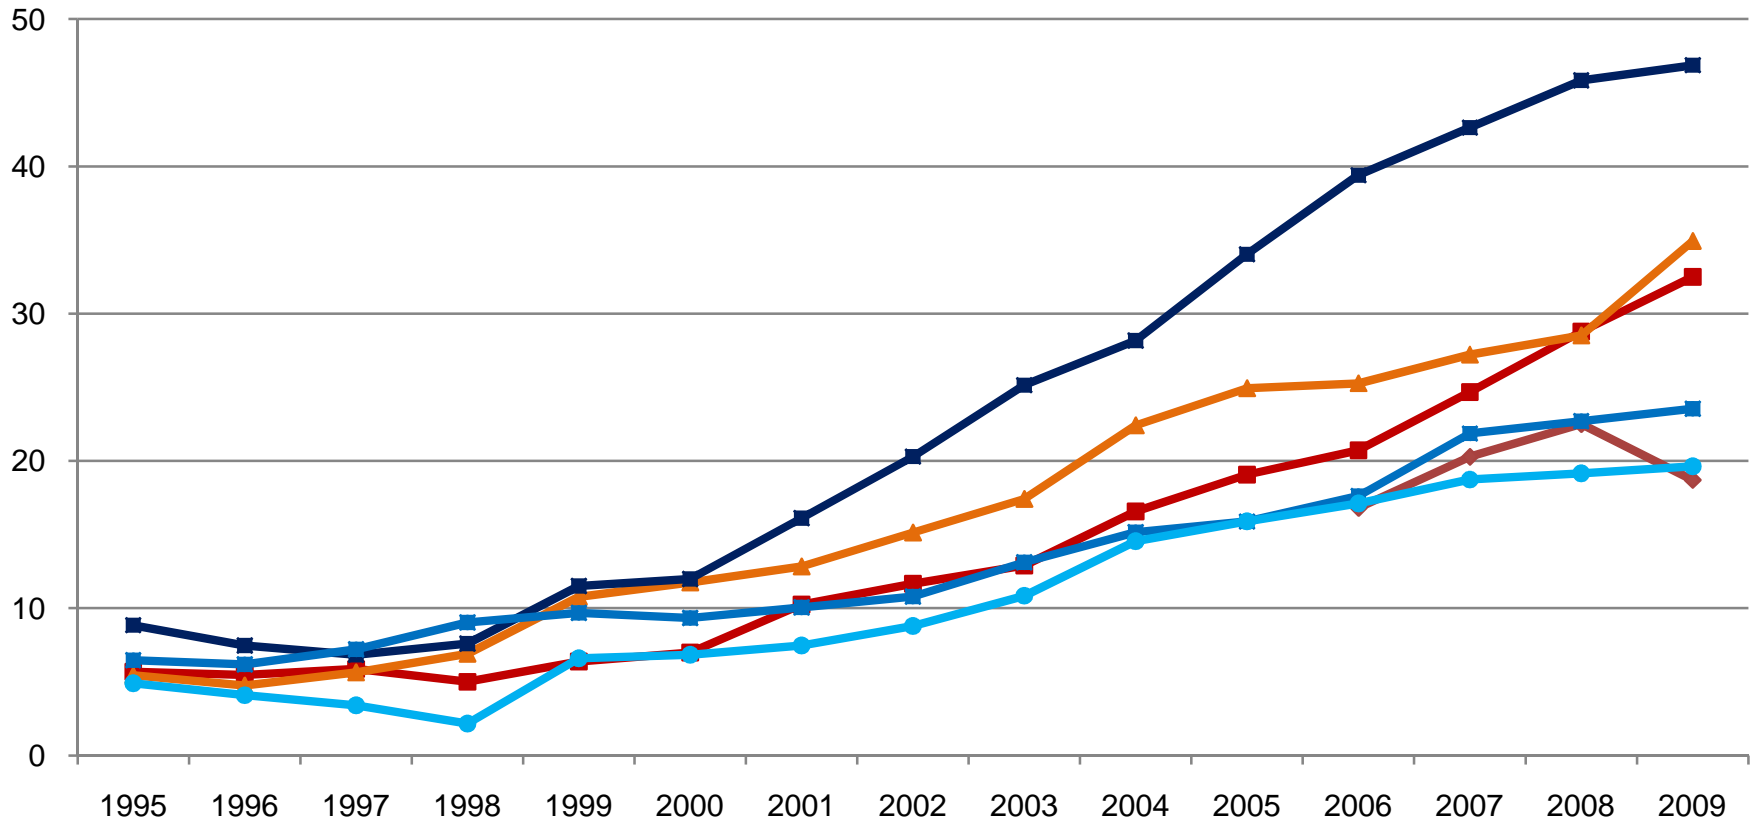

Eden Prairie School District Elementary Schools Percentage of Students Non-white, 1995 - 2009

■ CEDAR RIDGE ELEMENTARY
◆ EAGLE HEIGHTS SPANISH IMMERSION
▲ EDEN LAKE ELEMENTARY
■ FOREST HILLS ELEMENTARY
■ OAK POINT INTERMEDIATE ELEMENTARY
● PRAIRIE VIEW ELEMENTARY